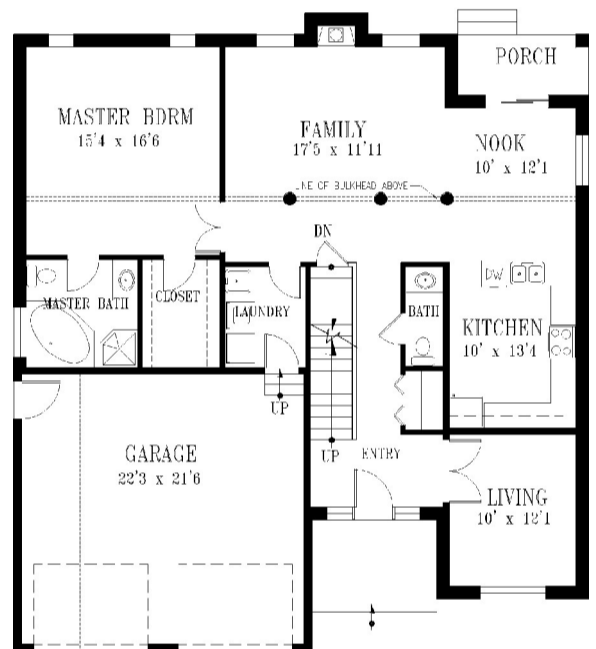

# The Pennahill

STONEFIELD

2605 Square Feet 2610

1413600 Ontario Inc.

[www.royaltyhomes.ca](http://www.royaltyhomes.ca)