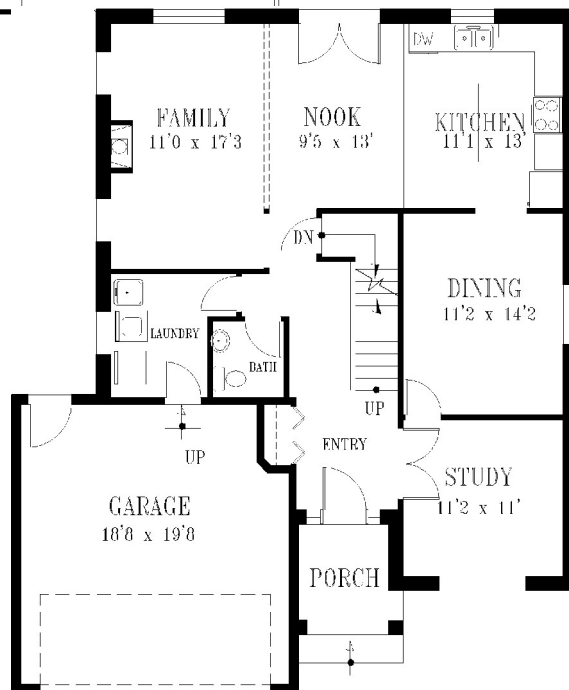

The Willows

STONEFIELD

2300 Square Feet 2360

1413600 Ontario Inc.

www.royaltyhomes.ca