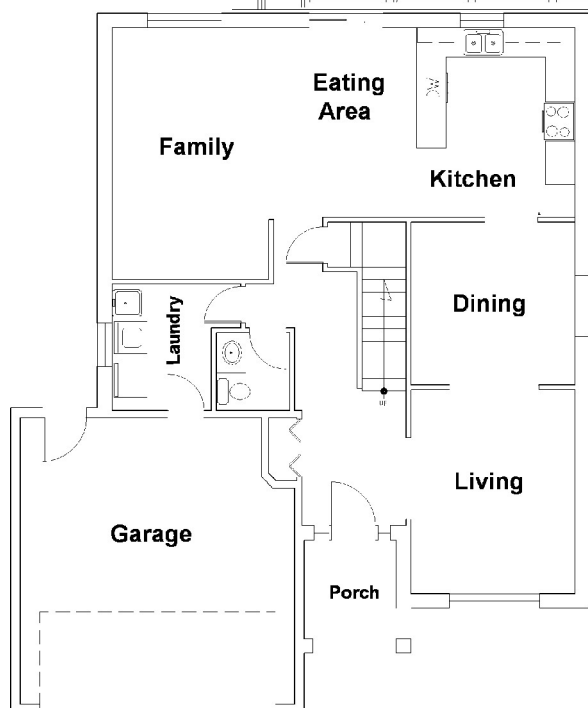

The Willows

STONEFIELD

2300 Square Feet 2360

1413600 Ontario Inc.

www.royaltyhomes.ca