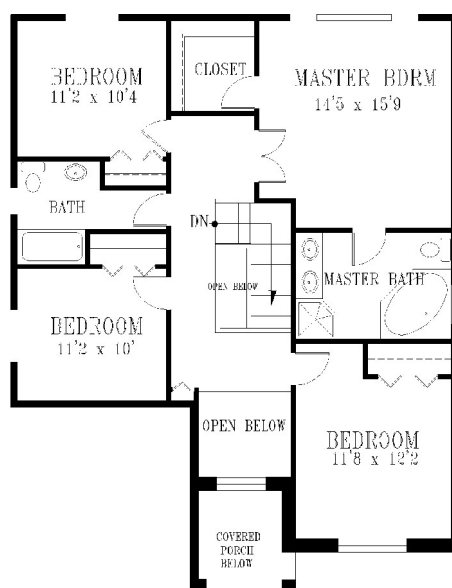

The Willows

STONEFIELD

2300 Square Feet 2360

1413600 Ontario Inc.

www.royaltyhomes.ca